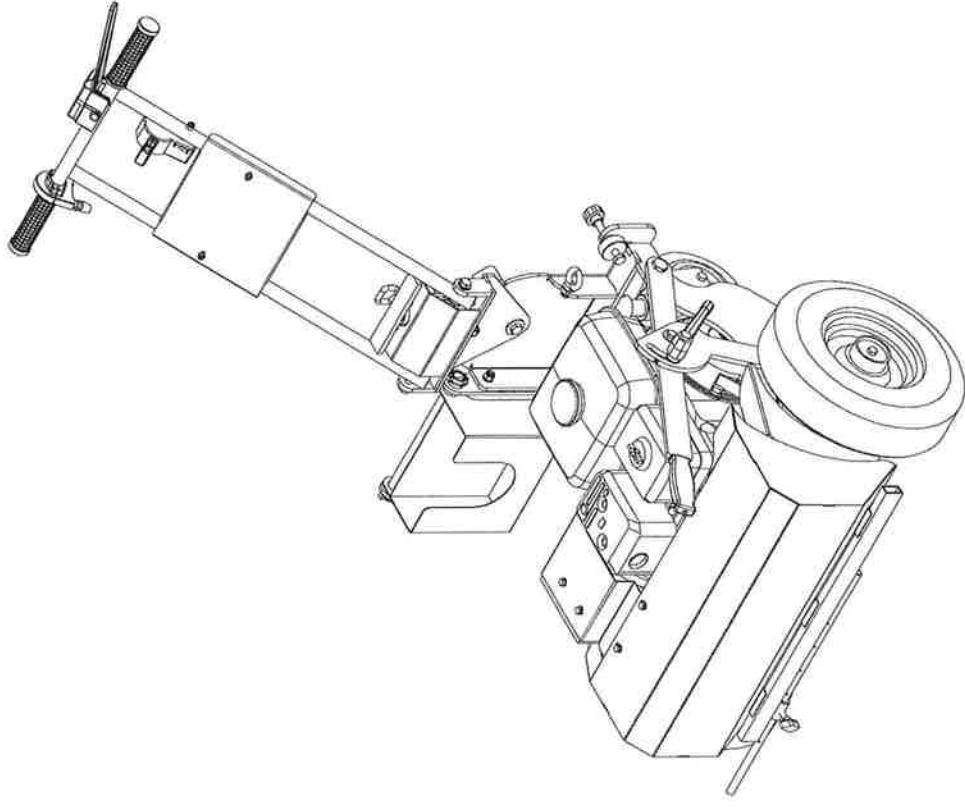

Drop-In 5

Spare parts catalogue

autocable
EUROPE'S NO. 1 CABLE LAYING MACHINE

.EU

Rev.2-2011

Drop-In 5

T1 – Machine Assembly

www.Autocable.be