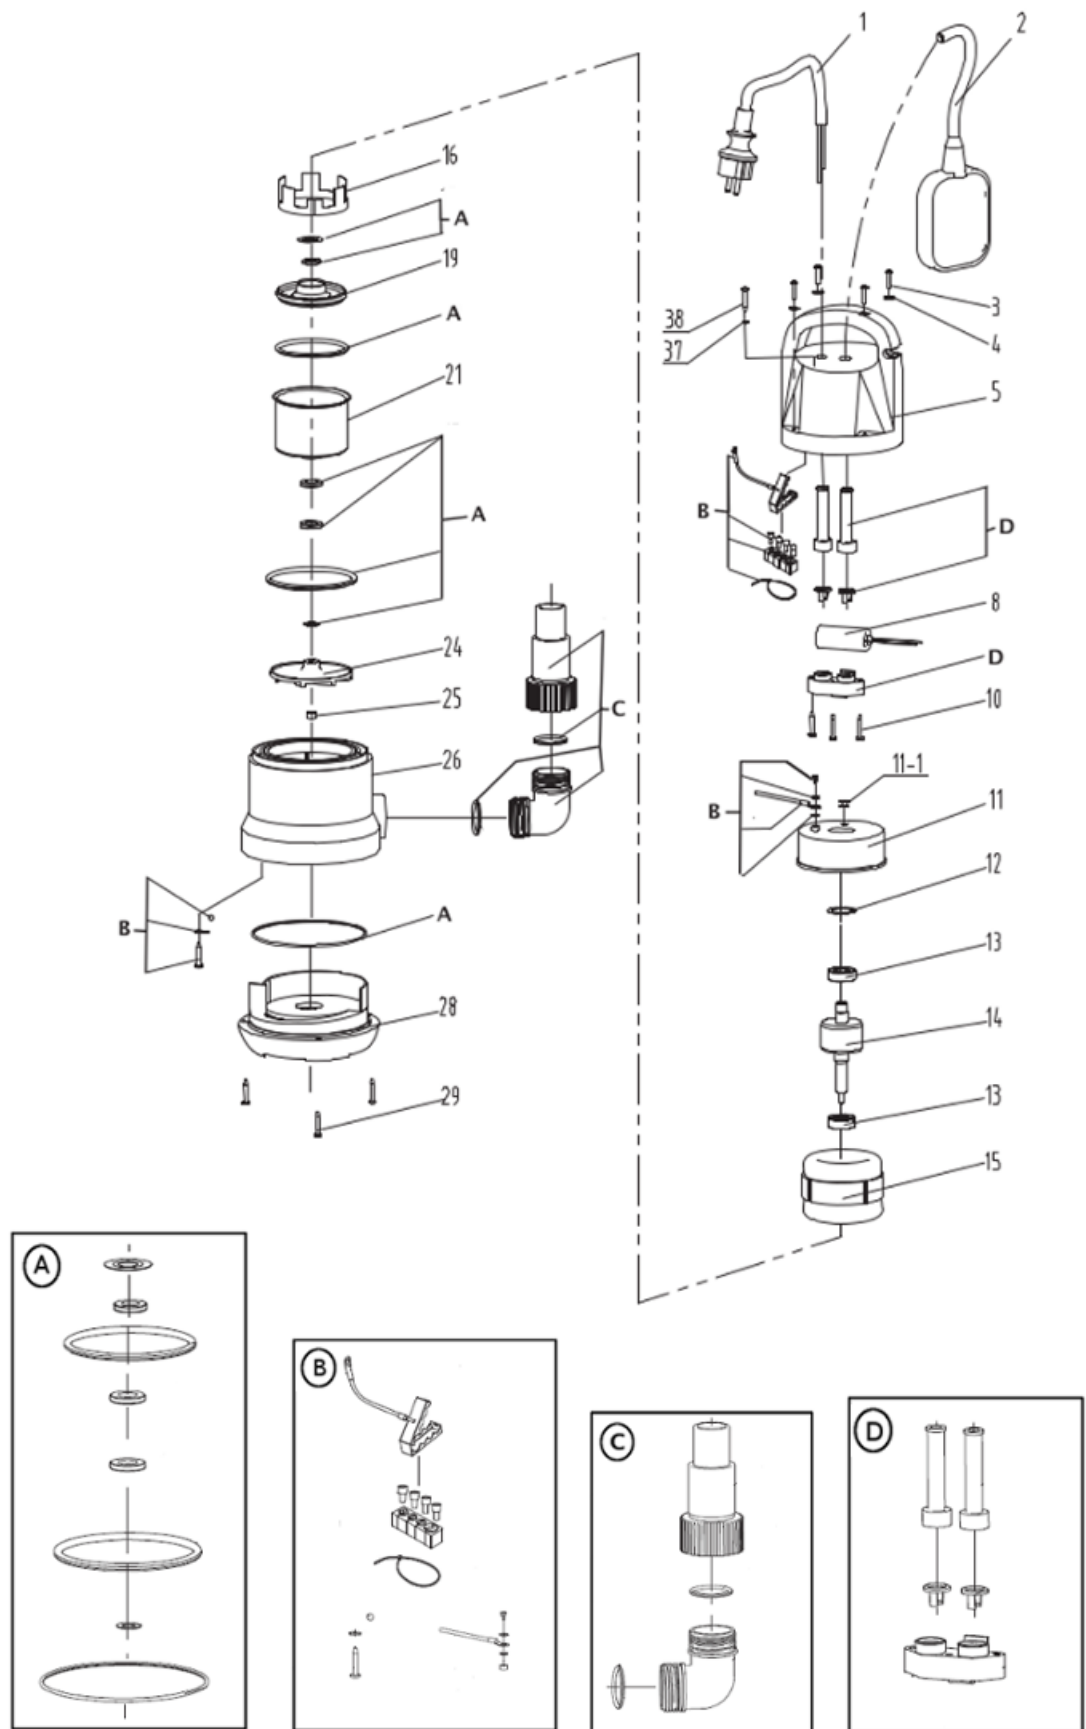

KSL070
V1 2017/06

DESPIECE
PEÇAS
SPARE PARTS
VUES ECLATÉES

| Nº | REFERENCIA REFERENCE | DESCRIPCIÓN | DESCRIPTION | CANTIDAD QUANTITY |
|------|-------------------------|--------------------------|--------------------------|----------------------|
| A | 89110 | KIT JUNTAS KSL070 | GASKET REPAIR KIT KSL070 | 1 |
| B | 89111 | KIT TOMA TIERRA KSL070 | EARTH CABLE KIT KSL070 | 1 |
| C | 89112 | KIT CODO KSL070 | ELBOW KIT KSL070 | 1 |
| D | 89113 | KIT ASIENTO CABLE KSL070 | KIT CABLE BASE KSL070 | 1 |
| 1 | 89114 | CABLE | POWER LINE | 1 |
| 2 | 89115 | INTERRUPTOR DE FLOTADOR | FLOAT SWITCH | 1 |
| 3 | 89116 | TORNILLO | SELF-TAPPING SCREW | 4 |
| 4 | 89117 | JUNTA | GASKET | 4 |
| 5 | 89118 | TAPA BOMBA ATRÁS | REAR PUMP HOUSING | 1 |
| 8 | 89120 | CONDENSADOR | 6UF CAPACITOR | 1 |
| 10 | 89121 | TORNILLO | SELF-TAPPING SCREW | 3 |
| 11 | 89122 | TAPA TRASERA | BACK COVER | 1 |
| 11-1 | 89123 | PASACABLES | CABLE SHEATH | 1 |
| 12 | 89124 | ARANDELA | WAVE WASHER | 1 |
| 13 | 89125 | RODAMIENTO | BEARING | 2 |
| 14 | 89126 | ROTOR | ROTOR | 1 |
| 15 | 89127 | STATOR | STATOR | 1 |
| 16 | 89128 | ANILLA | LINING RING | 1 |
| 19 | 89129 | CAMISA ALUMINIO | ALUMINIUM LINING | 1 |
| 21 | 89130 | TAPA DELANTERA | FRONT COVER | 1 |
| 24 | 89131 | TURBINA | IMPELLER | 1 |
| 25 | 89132 | TUERCA | NUT | 1 |
| 26 | 89133 | CARCASA | MAIN PUMP HOUSING | 1 |
| 28 | 89134 | BASE BOMBA | PUMP BASE | 1 |
| 29 | 89135 | TORNILLO | SELF-TAPPING SCREW | 3 |
| 37 | 89136 | ARO TORICO | O RING | 1 |
| 38 | 89137 | TORNILLO | SELF-TAPPING SCREW | 1 |